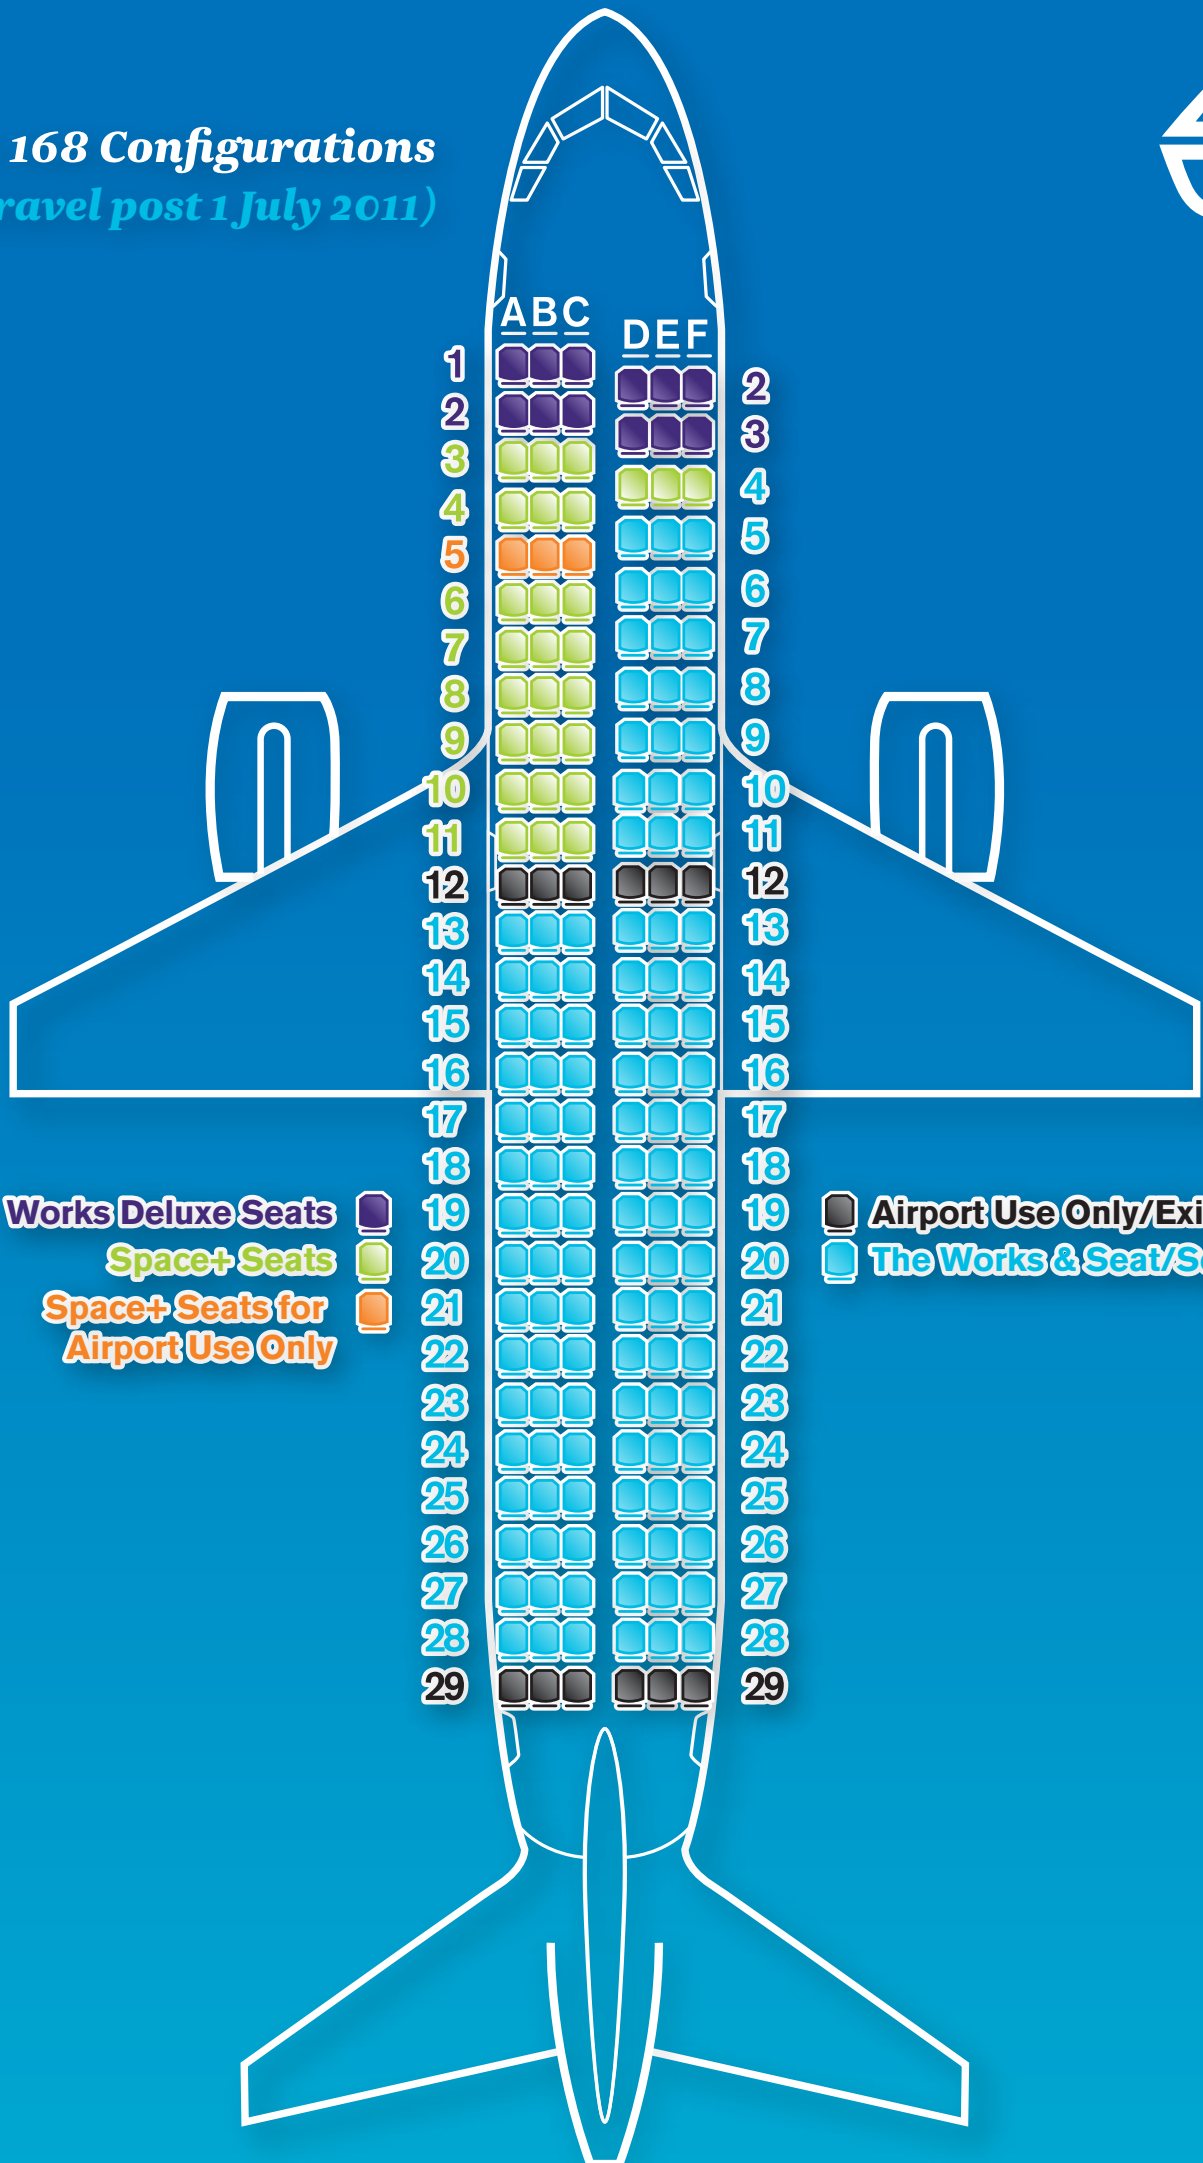

A320: 168 Configurations
(for travel post 1 July 2011)

Works Deluxe Seats   

Space+Seats

Space+Seats for Airport Use Only

 **Airport Use Only/Exit Row**

 **The Works & Seat/Seat+Bag**